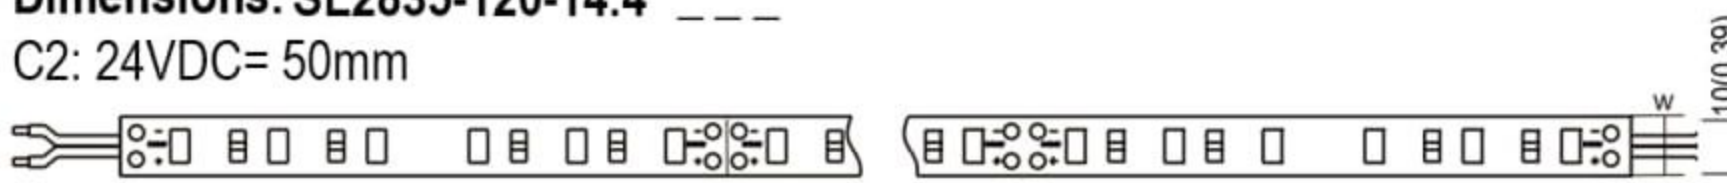

WWW.SOULLEDLIGHTING.COM

Project/Projet:
Contact:

LED Ribbon / Ruban DEL

Standard

IP Grade Available / Disponible

Dimensions: SL3528-30-2.4

C2: 24 VDC=200 mm

Dimensions: SL3528-60-4.8

C2: 24 VDC=100mm

Dimensions: SL3528-120-9.6

C2: 24 VDC=50mm

Dimensions: SL2835-120-14.4

C2: 24VDC= 50mm

Available temperature /
Température disponible:

*C2 Cuttable / Découpable

Code	Voltage	Wattage / m	Lumen / m	Diode	Diode / m	Section L	Dimension
SL3528-30-2.4	24 VDC	2.4w	122-203lm	SMD 3528	30pcs	24V=200mm	10mm
SL3528-60-4.8		4.8w	243-405lm	SMD 3528	60pcs	24V=100mm	
SL3528-120-9.6		9.6w	486-810lm	SMD 3528	120pcs	24V=50mm	
SL2835-120-14.4		14.4w/30mA	1200-1464lm	SMD 2835	120pcs	24V=50mm	