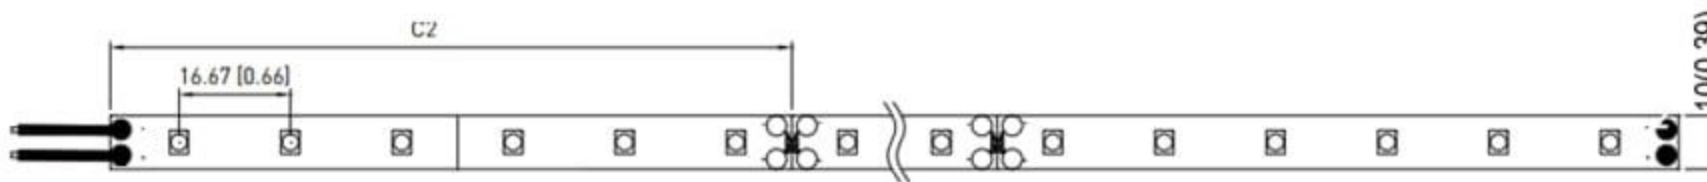

WWW.SOULLEDLIGHTING.COM

Project/Projet:
Contact:

LED Ribbon / Ruban DEL

Standard

IP Grade Available / Disponible

Dimensions: SL3528-30-2.4

C2: 24 VDC=200 mm

Dimensions: SL3528-60-4.8

C2: 24 VDC=100mm

Dimensions: SL3528-120-9.6

C2: 24 VDC=50mm

Dimensions: SL2835-120-14.4

C2: 24VDC= 50mm

Available temperature /
Température disponible:

*C2 Cuttable / Découpable

Code	Voltage	Wattage / m	Lumen / m	Diode	Diode / m	Section L	Dimension
SL3528-30-2.4	24 VDC	2.4w	122-203lm	SMD 3528	30pcs	24V=200mm	10mm
SL3528-60-4.8		4.8w	243-405lm	SMD 3528	60pcs	24V=100mm	
SL3528-120-9.6		9.6w	486-810lm	SMD 3528	120pcs	24V=50mm	
SL2835-120-14.4		14.4w/30mA	1200-1464lm	SMD 2835	120pcs	24V=50mm	