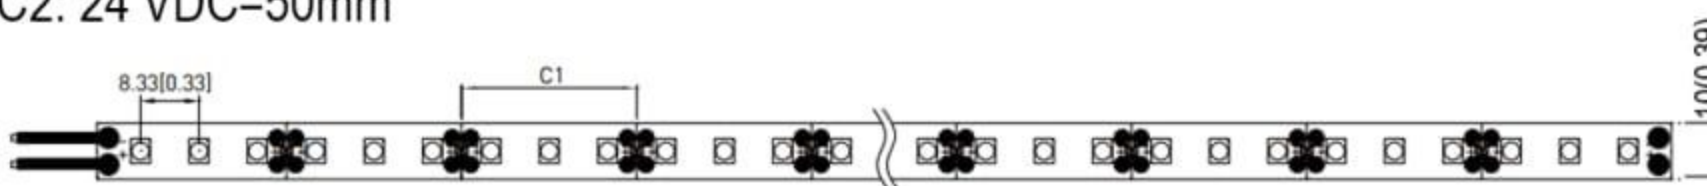

WWW.SOULLEDLIGHTING.COM

Project/Projet:
Contact:

LED Ribbon / Ruban DEL

Standard

IP Grade Available / Disponible

Dimensions: SL3528-30-2.4

C2: 24 VDC=200 mm

Dimensions: SL3528-60-4.8

C2: 24 VDC=100mm

Dimensions: SL3528-120-9.6

C2: 24 VDC=50mm

Dimensions: SL2835-120-14.4

C2: 24VDC= 50mm

Available temperature /
Température disponible:

*C2 Cuttable / Découpable

Code	Voltage	Wattage / m	Lumen / m	Diode	Diode / m	Section L	Dimension
SL3528-30-2.4	24 VDC	2.4w	122-203lm	SMD 3528	30pcs	24V=200mm	10mm
SL3528-60-4.8		4.8w	243-405lm	SMD 3528	60pcs	24V=100mm	
SL3528-120-9.6		9.6w	486-810lm	SMD 3528	120pcs	24V=50mm	
SL2835-120-14.4		14.4w/30mA	1200-1464lm	SMD 2835	120pcs	24V=50mm	